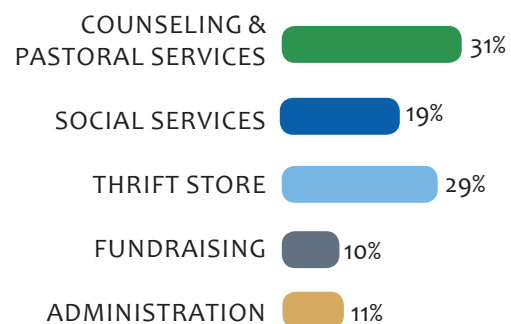

USES

Counseling & Pastoral Services*	$545,525
Social Services	$337,704
Thrift Store	$501,346
Fundraising	$180,093
Administration	$182,089
TOTAL	$1,746,757

*Pastoral Services - $10,510

YOU CAN FIND OUR COMPLETE FINANCIAL STATEMENT AT WWW.WILLIAMTEMPLE.ORG